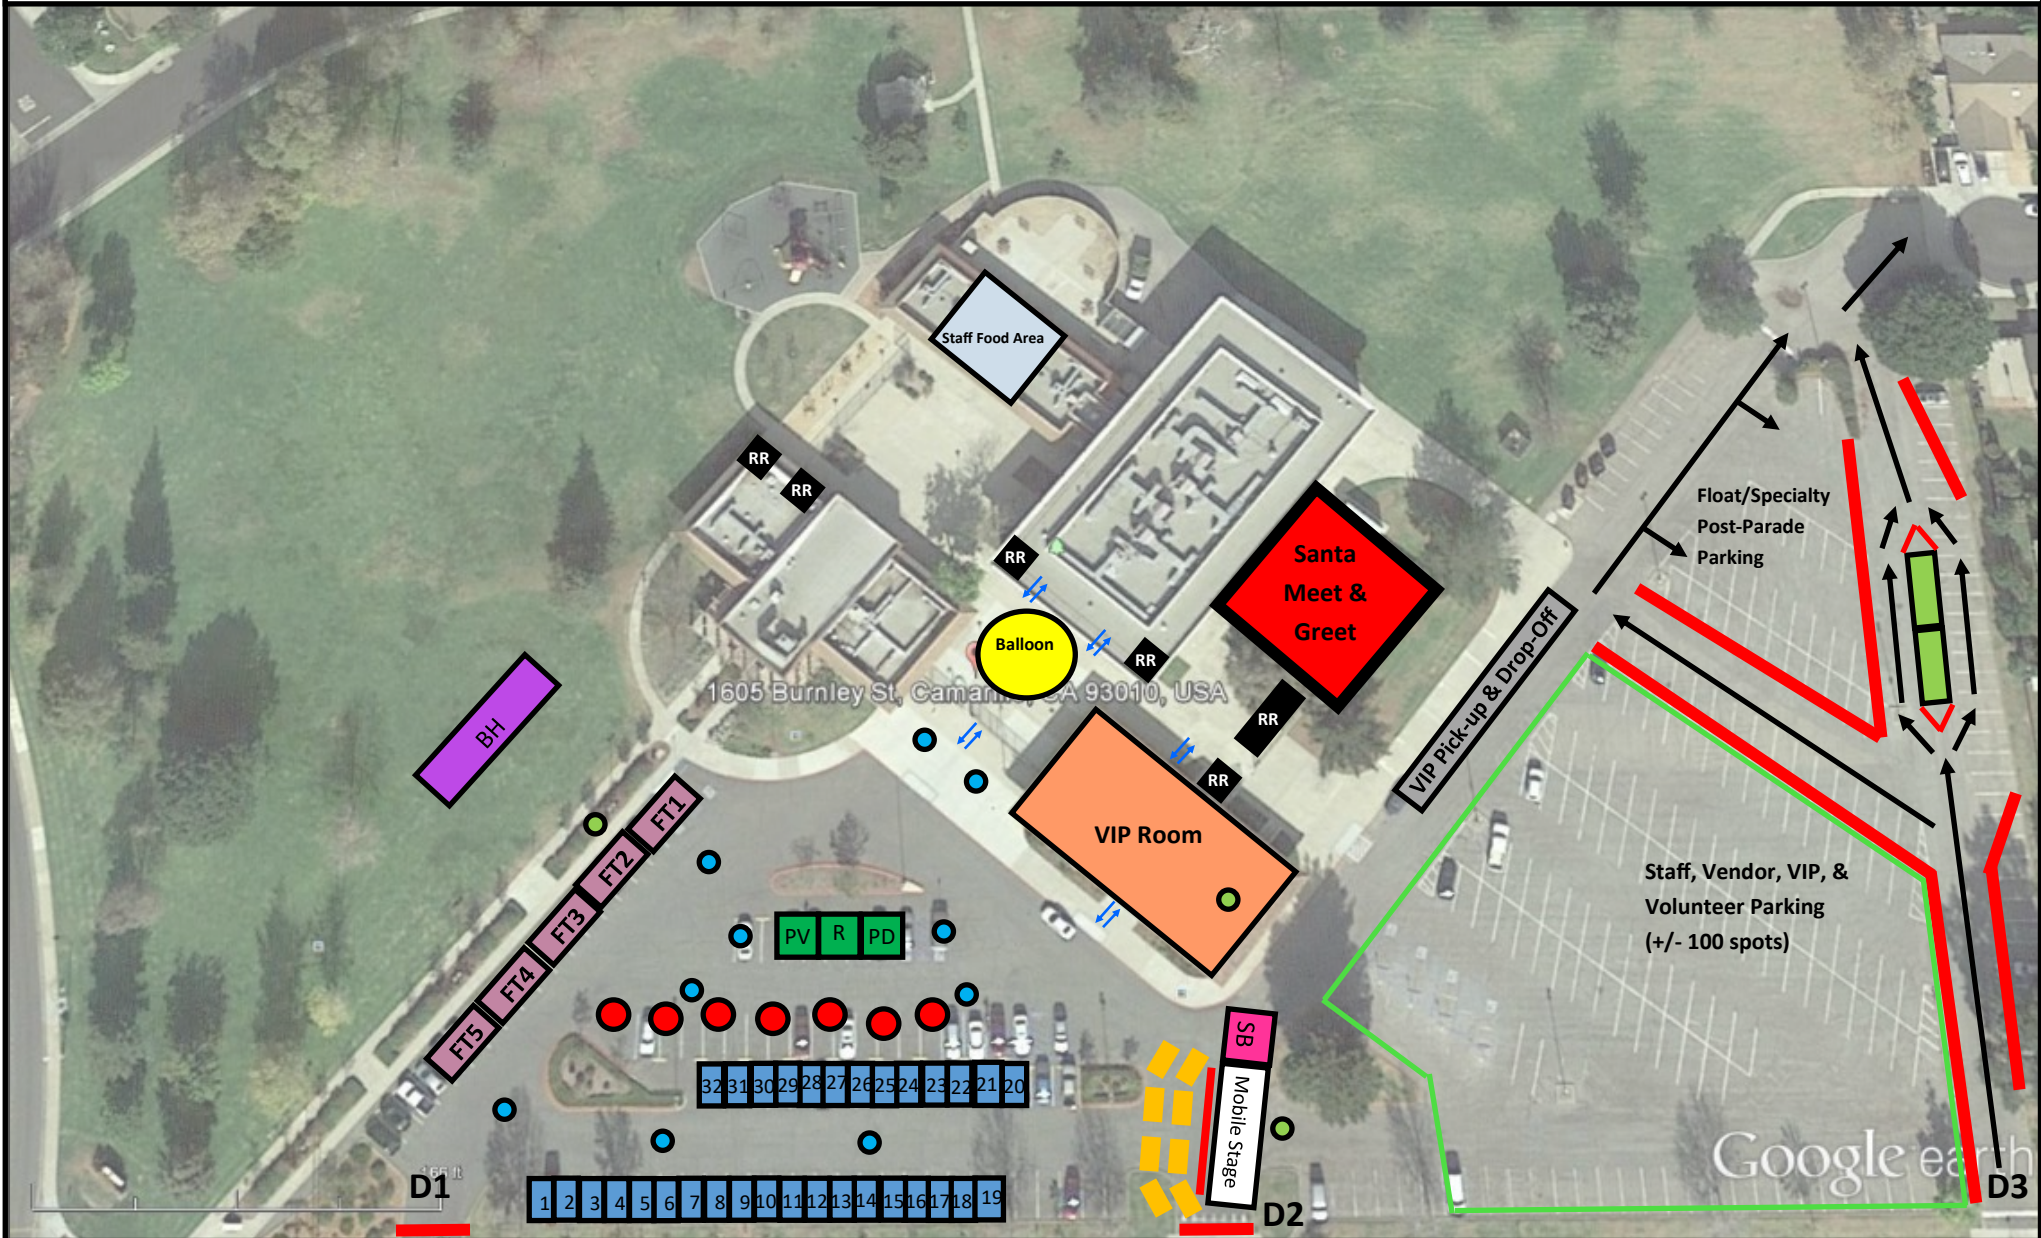

2021 Santa's Village Layout

= Craft/Info Booth	= Bounce House	= Restrooms	= Trash Cans	= Pedestrian entry	= Santa Meet & Greet
= Food Trucks	= VIP Room	= Dumpsters	= Power Source	= Car/Driver Flow	= Round Table + Chairs
= Straw Bales	= VIP PU/DO	= Staff Food Area	= Barricade	= Balloon	= TOT panel
= PVRPD Booth			= Sound Booth	= Staff/Vendor Parking	