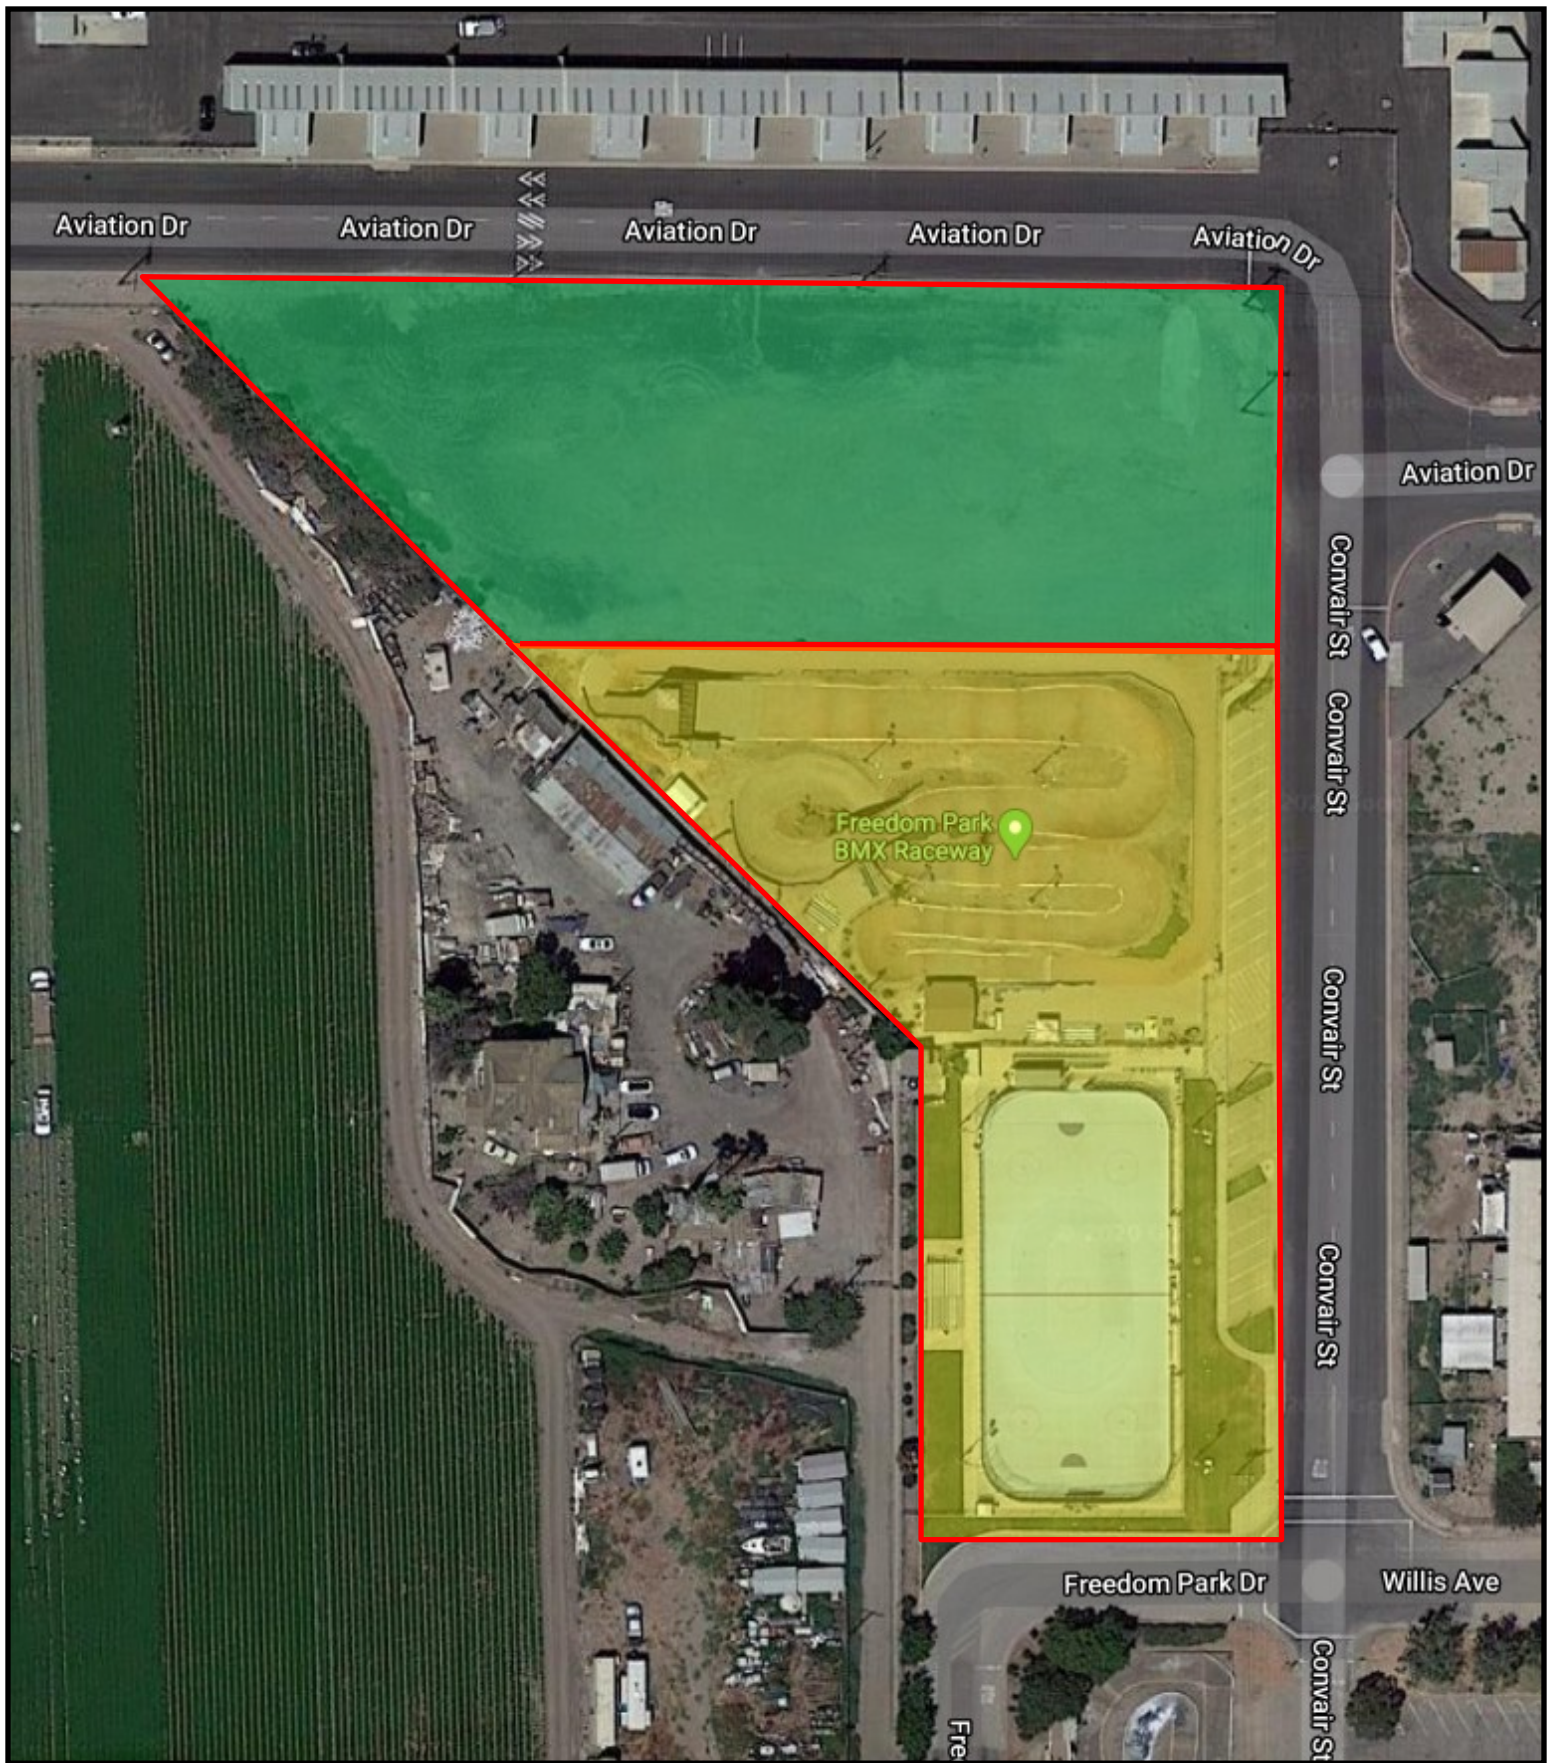

PVRPD Property Swap:

- ***Yellow** = (Picnic Shelter Property) Current Land Swap with County Airports [roughly 1.32 Acres]
- ***Green** = (Swimming Pool Property) Proposed Future Swap (with Airports) [roughly 1.65 acres]
- ***Blue** = Current County of Ventura Owned Property [roughly 1.79 acres]

Airport Property Swap:

***Yellow** = Current Land Swap with County Airports [roughly 1.92 Acres]

***Green** = Proposed Future Swap (with Airports) [roughly 1.57 acres]